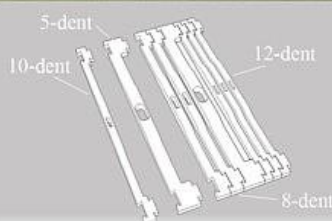

'Weaver's Choice Heddle'

Ontwerp je eigen riet!

NEW !!! KROMSKI WEAVER'S CHOICE HEDDLE!

Set Included:
Wooden Frame (2 x 2 parts)
Metal Knob Washer and Screw
2 Metal Bracket
Plastic Parts (5, 8, 10 and 12 Dents)

A HEDDLE THAT ALLOWS THE
WEAVER TO CHOOSE EVERY SIZE
OF DENT BY SNAPPING TOGETHER
EACH INDIVIDUAL PIECE

20 cm:	20	hevels van elke maat (20/10, 30/10, 40/10, 50/10)
40 cm:	40	hevels van elke maat (20/10, 30/10, 40/10, 50/10)
60 cm:	60	hevels van elke maat (20/10, 30/10, 40/10, 50/10)
80 cm:	80	hevels van elke maat (20/10, 30/10, 40/10, 50/10)

Prijzen

20cm **€50**

60cm **€ 86**

40cm **€68**

80cm **€104**

Extra set hevels (80st. 20 van elk): **€12,50**

verzendkosten €8,00