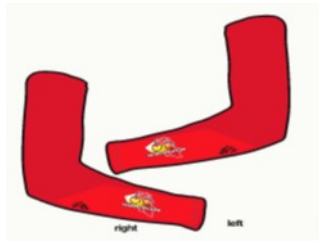

PS: Measure the chest width at nipple height.

BREVETS RANDONNEURS MONDIAUX

3 Bibshort with braces and pad

The bibshot with braces has a "smooth" pad.

Price: € 60

4 Wintertights with braces and pad

Price: € 86

Size chart bibshort & tights		
size	size	Hip width in cm
XXS	0	76 – 82
XS	1	82 – 88
S	2	88 – 94
M	3	94 – 100
L	4	100 – 106
XL	5	106 – 112
XXL	6	112 – 119
7	7	119 – 126
SL	8	126 - 133
9	9	133 - 140

5 Armwarmers