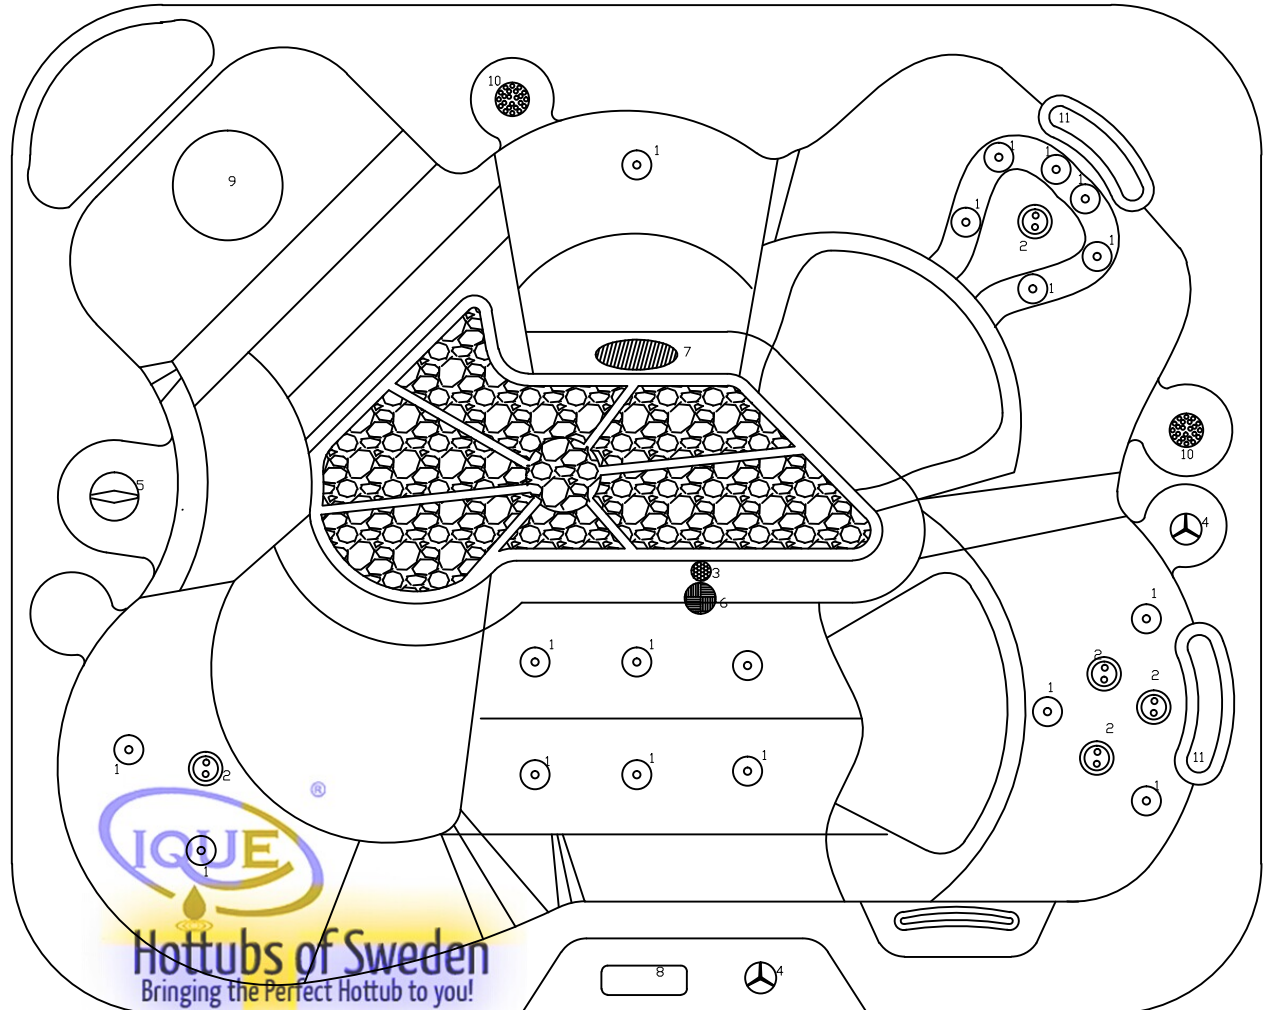

Model Tahiti2080 Silver				
Label	Article NO.	Description	Qty	Notes
1	DL-01-WD3010	Power jets Directional 3.3"	18	
2	DL-01-WT3010	Power jets Spinning 3.3"	5	
3	DL-01-WD1000	Ozone jet	1	
4	DL-01-VA100P	Power flow control	2	
5	DL-01-VW200P	Power diverters	1	
6	WST-01-CG40	premium White main lights	1	
7	RD-01-6411060	200GPM Suctions	1	
8	VL401	Control panel VL401	1	
9	FD-01-11311	Clean Filter	1	
10	SD-01-930001	PDP-UP Loud speakers	2	Option
11	A3	Headrest A3	2	
12	T16	Headrest T16	1	
N/A	54509	Control packGS500Z	1	
N/A	WP250-II	2Speed jet pump	1	1.85kw
N/A	TP-01-TCB109	Ozonator	1	
N/A	IQ-2080G4X3	Spa cover	1	Option

# Tahiti 2080 Silver Version Jets Diagram

Spa Specs	
Spa Dimension	208LX168WX89Hcm
Number of seats	3
Number of Lounge seat	1
Therapy jets	24
Bubbler jets	10
Water capacity (L)	970
Dry Weight(kg)	245
Filled Weight(kg)	1215
Electrical Rating(VAC/AMP/HZ)	220-240V/1X32Aor 2x16A/50

# Tahiti 2080 Silver Size and Pumps Location

Unit:MM

Hottubs of Sweden  
Bringing the Perfect Hot tub to you!

# Tahiti 2080 Silver Verion Seats Height

Unit:mm