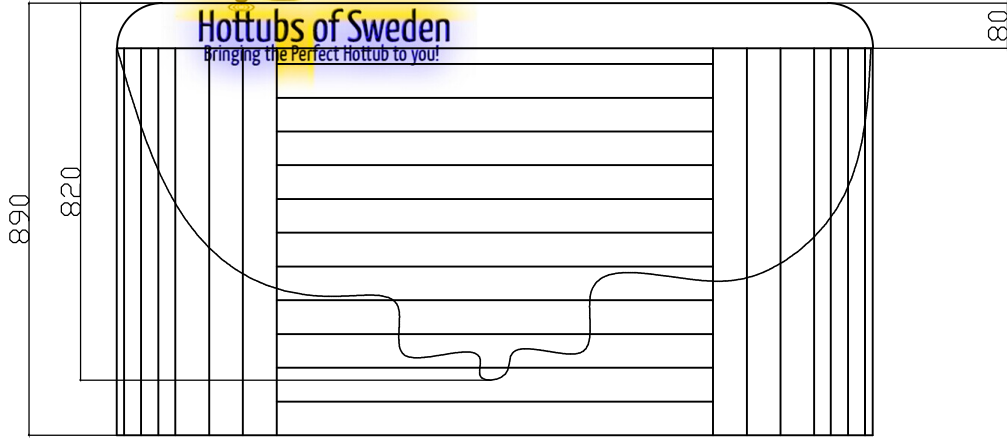

# Tahiti 2080 Silver Version Jets Diagram

Spa Specs	
Spa Dimension	208LX168WX89Hcm
Number of seats	3
Number of Lounge seat	1
Therapy jets	24
Bubbler jets	10
Water capacity (L)	970
Dry Weight(kg)	245
Filled Weight(kg)	1215
Electrical Rating(VAC/AMP/HZ)	220-240V/1X32Aor 2x16A/50

# Tahiti 2080 Silver Size and Pumps Location

Unit:MM

Hottubs of Sweden  
Bringing the Perfect Hot tub to you!

# Tahiti 2080 Silver Verion Seats Height

Unit:mm