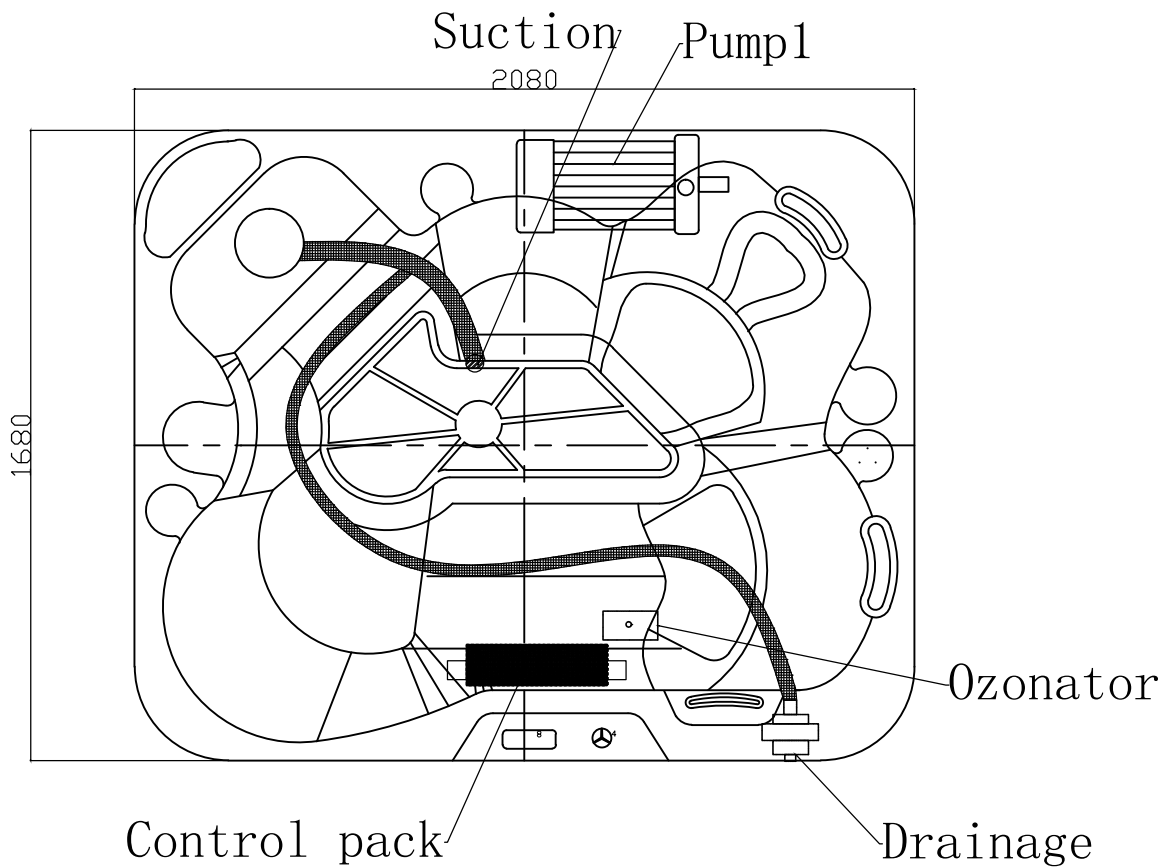

# Tahiti 2080 Silver Version Jets Diagram

Spa Specs	
Spa Dimension	208LX168WX89Hcm
Number of seats	3
Number of Lounge seat	1
Therapy jets	24
Bubbler jets	10
Water capacity (L)	970
Dry Weight(kg)	245
Filled Weight(kg)	1215
Electrical Rating(VAC/AMP/HZ)	220-240V/1X32Aor 2x16A/50

# Tahiti 2080 Silver Size and Pumps Location

Unit:MM

Hottubs of Sweden  
Bringing the Perfect Hot tub to you!